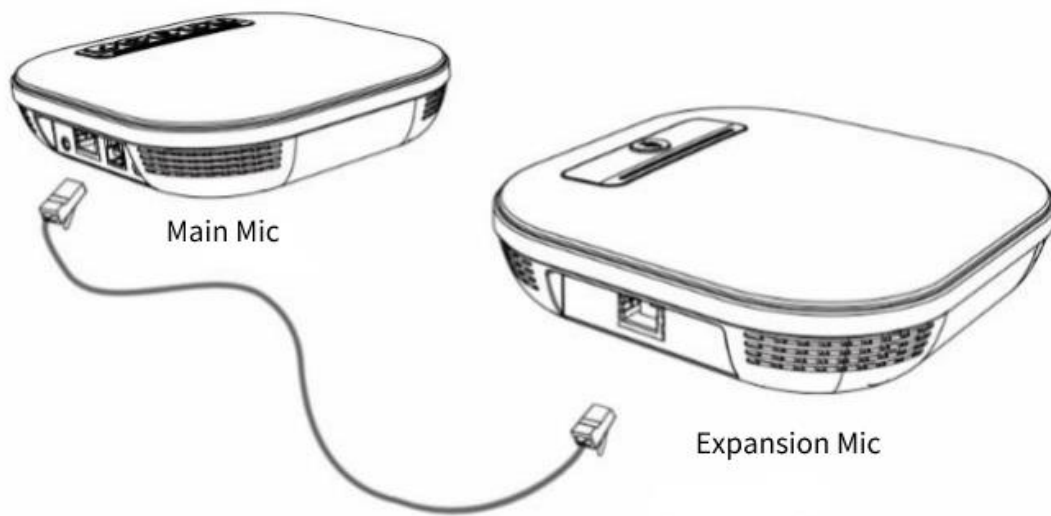

has perfect expansion capabilities. When it needs to be used in a larger meeting room or for group discussions, the product is equipped with an expansion unit, which has a speaker system and a microphone system, so the two equipment can work in a conference environment at the same time. The speakers and microphones of the main unit and the expansion unit are fully synchronized, and they can be controlled with each other at the same time, which greatly optimizes the omnidirectional microphone's pickup and playback capabilities, bringing a better experience to the user.

## Features:

- Full duplex deep echo cancellation, 48k broadband voice call HD technology, intelligent microphone mixing, dynamic noise suppression, automatic gain technology.
- The main microphone has 4 built-in unidirectional microphones to form a 360-degree sound pickup, and the collection distance is 12 meters.
- Support Bluetooth and USB
- Support AUX interface, connecting with earphone with 3.5mm audio cable
- Perfect expansion capability. The product is equipped with an expansion unit. The speakers and microphones of the main unit and expansion unit are fully synchronized, and can be controlled each other at the same time, which greatly optimizes the omnidirectional microphone pickup and playback performance.
- The speaker system adopts a multi-core digital unit with a volume up to 85dB and a 16-level speaker volume digital adjustment.
- Multiple buttons: Off-hook, hang-up, microphone mute, volume increase and decrease, and Bluetooth.
- Built-in battery 5400mA, working duration is more than 10 hours. Standby time is 90 days.